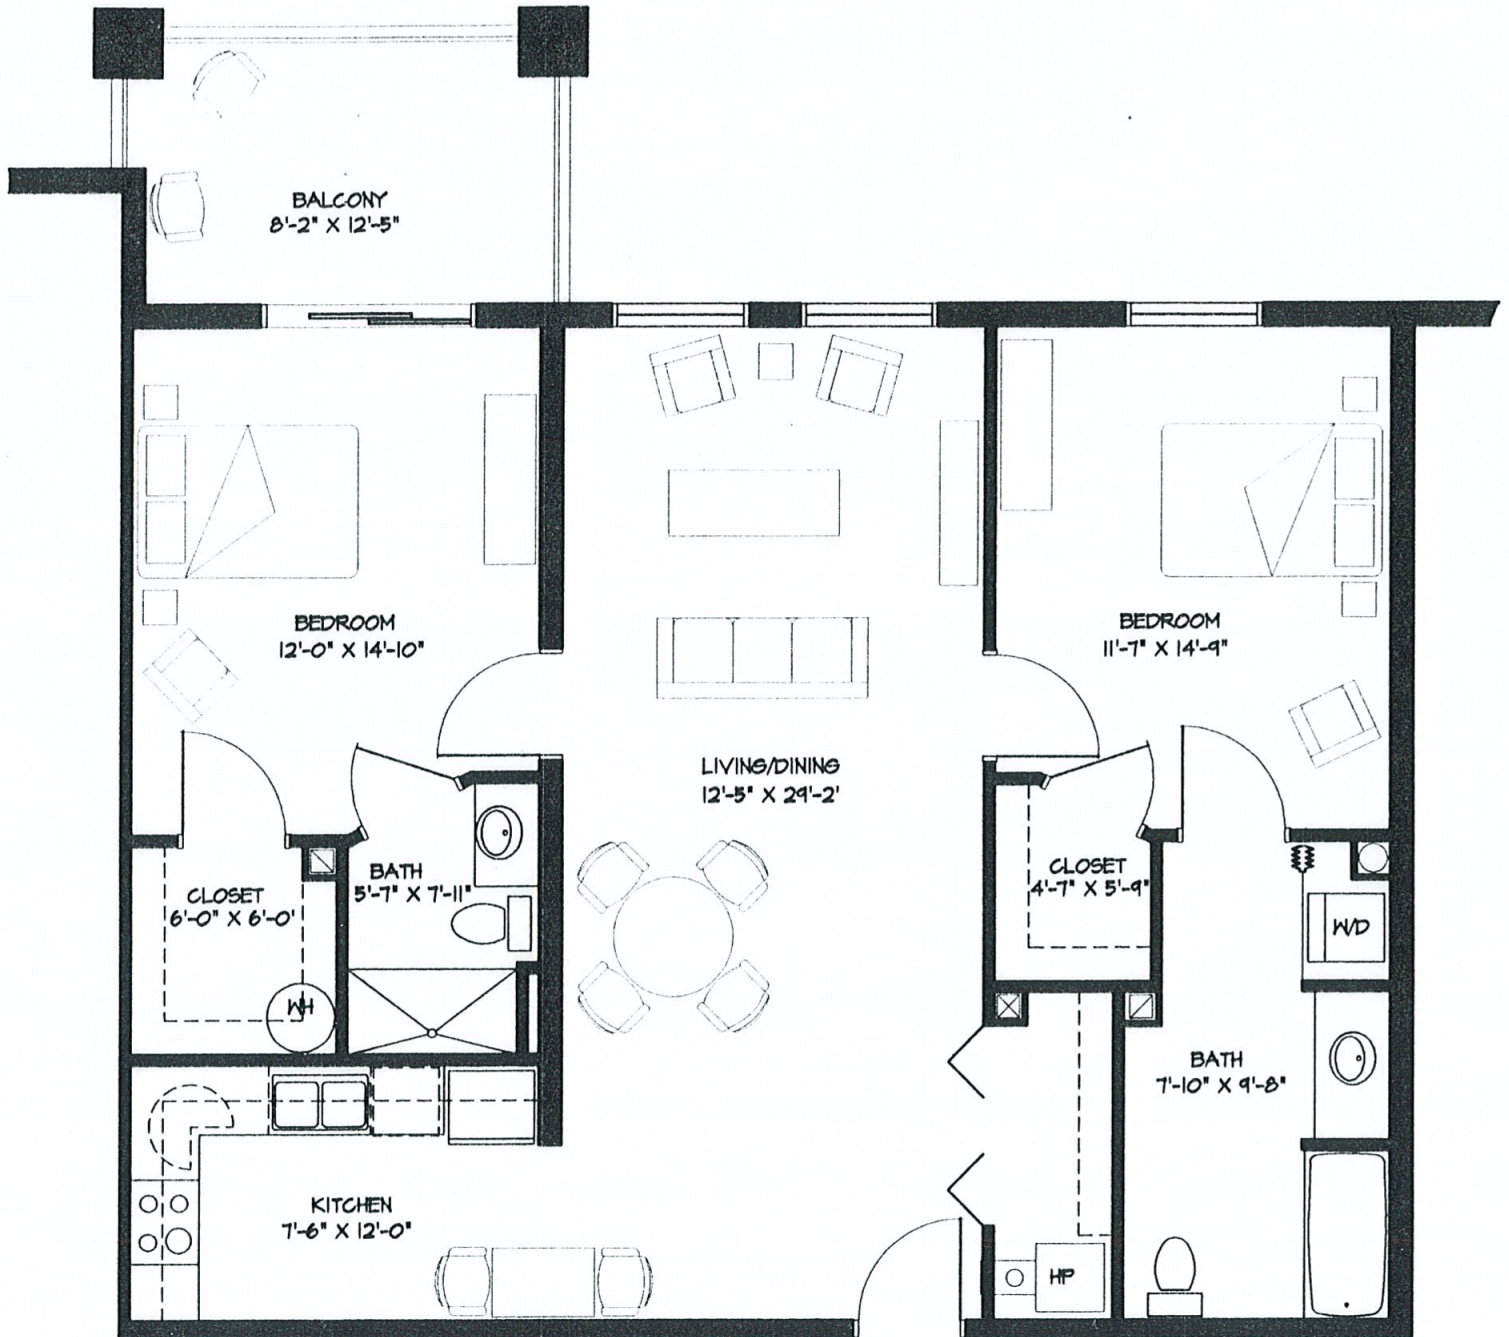

PLEASANT VIEW RETIREMENT COMMUNITY

544 NORTH PENRYN ROAD, MANHEIM, PA 17545
717-664-6644 | PLEASANTVIEWRC.ORG/APARTMENTS

TWO BEDROOM APARTMENT
895 - 1,798 SQ. FT.