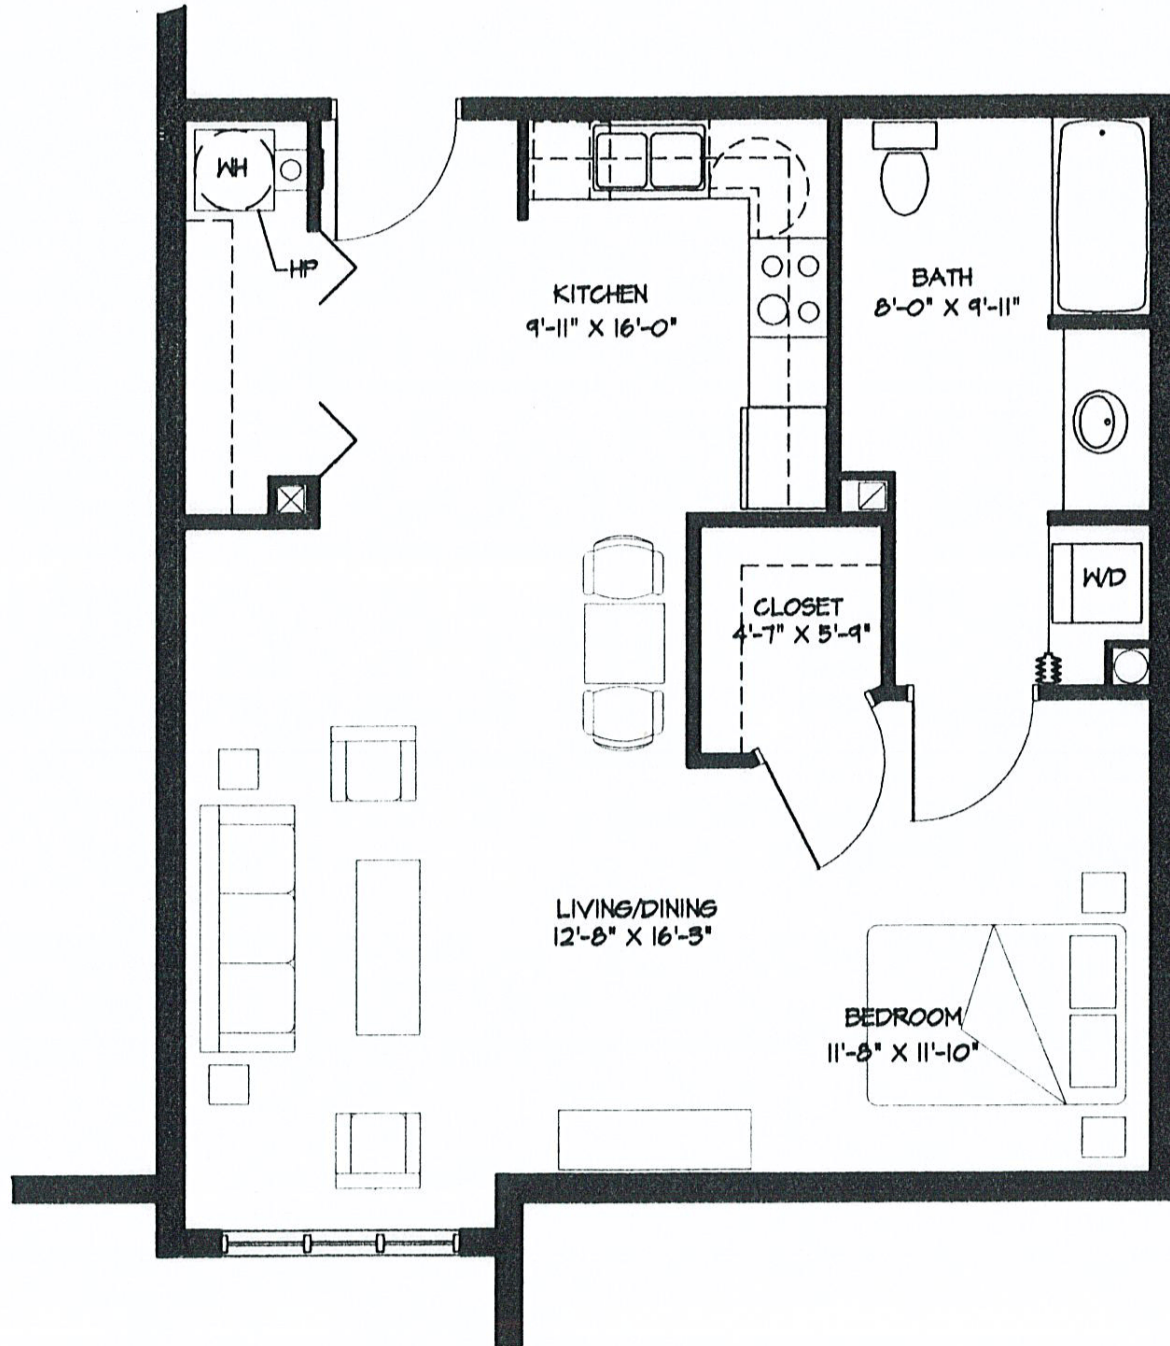

PLEASANT VIEW RETIREMENT COMMUNITY

544 NORTH PENRYN ROAD, MANHEIM, PA 17545
717-664-6644 | PLEASANTVIEWRC.ORG/APARTMENTS

STUDIO APARTMENT
445 - 703 SQ. FT.